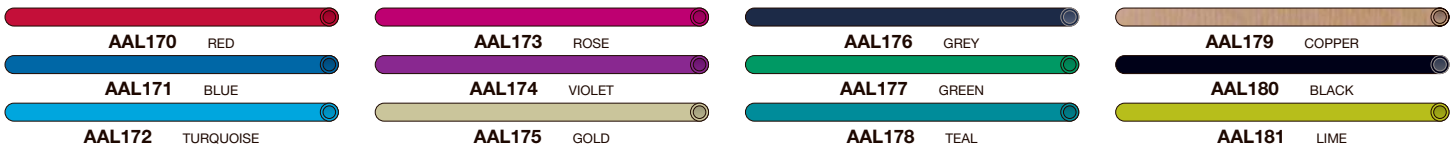

1/8" ANODIZED ALUMINUM TUBE (0.014" wall) Sold in 1 Foot lengths. • 1-11 ft. $3.95 tube/color • 12+ ft. $3.60 tube/color