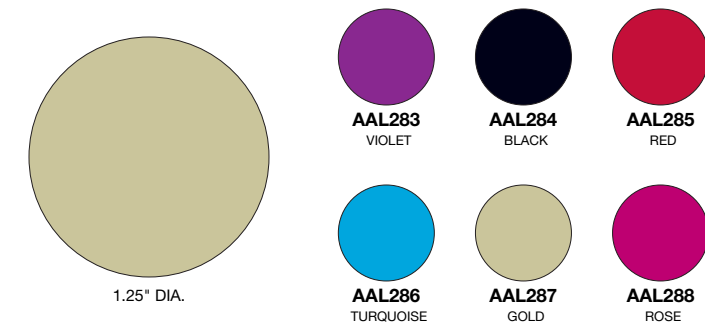

**TUBE • CIRCLES
TRIANGLES • HEARTS**

ANODIZED ALUMINUM

Colors cannot be combined for quantity discounts.

1/4" ANODIZED ALUMINUM TUBE (0.014" wall) Sold in 1 Foot lengths • 1-11 ft. $4.70 tube/color • 12+ ft. $4.25 tube/color

0.50" Dia. (24 Ga.) ANODIZED ALUMINUM CIRCLES • Ea. $0.50 • Dz. $4.95 • Gr. $47.40

0.75" Dia. (24 Ga.) ANODIZED ALUMINUM CIRCLES • Ea. $0.60 • Dz. $5.60 • Gr. $55.20

1.00" Dia. (24 Ga.) ANODIZED ALUMINUM CIRCLES • Ea. $0.70 • Dz. $6.65 • Gr. $67.80

1.25" Dia. (24 Ga.) ANODIZED ALUMINUM CIRCLES

Ea. $0.80 • Dz. $7.45 • Gr. $75.60

1.50" Dia. (24 Ga.) ANODIZED ALUMINUM CIRCLES

Ea. $0.85 • Dz. $8.00 • Gr. $83.40

0.875" (24 Ga.) ANODIZED ALUMINUM TRIANGLES (0.020" thick) • Ea. $0.80 • Dz. $7.25 • Gr. $75.00

1" (8 Ga.) ANODIZED ALUMINUM WIRE HEARTS (0.120" diameter wire) • Ea. $0.50 • Dz. $4.95 • Gr. $44.00

Colors may vary slightly from items shown, from batch to batch or gauge to gauge.