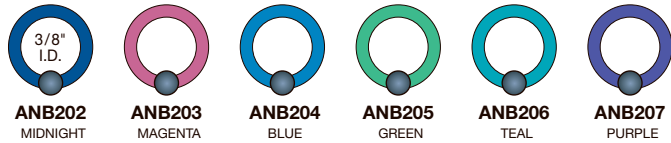

ANODIZED NIOBIUM

Colors cannot be combined for quantity discounts.

HOOPS

ANODIZED NIOBIUM HOOPS with CAPTURED HEMATITE BALLS

5/16" I.D. x 18 Ga. ANODIZED NIOBIUM HOOPS

$6.95 each

1/2" I.D. x 18 Ga. ANODIZED NIOBIUM HOOPS

$6.95 each

7/16" I.D. x 16 Ga. ANODIZED NIOBIUM HOOPS

$9.60 each

5/8" I.D. x 16 Ga. ANODIZED NIOBIUM HOOPS • $9.60 each

3/8" I.D. x 14 Ga. ANODIZED NIOBIUM HOOPS

$10.80 each

7/16" I.D. x 14 Ga. ANODIZED NIOBIUM HOOPS

$10.80 each

1/2" I.D. x 14 Ga. ANODIZED NIOBIUM HOOPS • $10.80 each

5/8" I.D. x 14 Ga. ANODIZED NIOBIUM HOOPS • $10.80 each

3/4" I.D. x 14 Ga. ANODIZED NIOBIUM HOOPS • $10.80 each

Colors may vary slightly from items shown, from batch to batch or gauge to gauge.