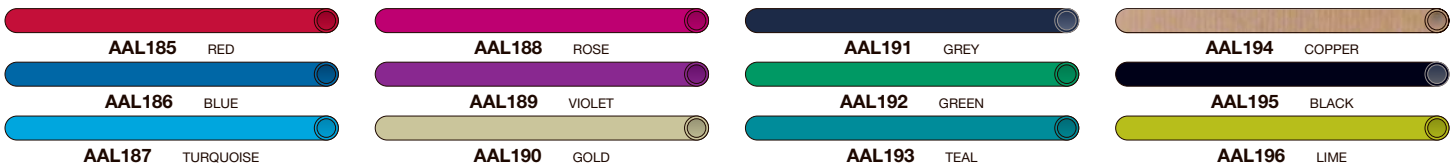

5/32" ANODIZED ALUMINUM TUBE (0.014" wall) Sold in 1 Foot lengths. • 1-11 ft. $4.05 tube/color • 12+ ft. $3.65 tube/color