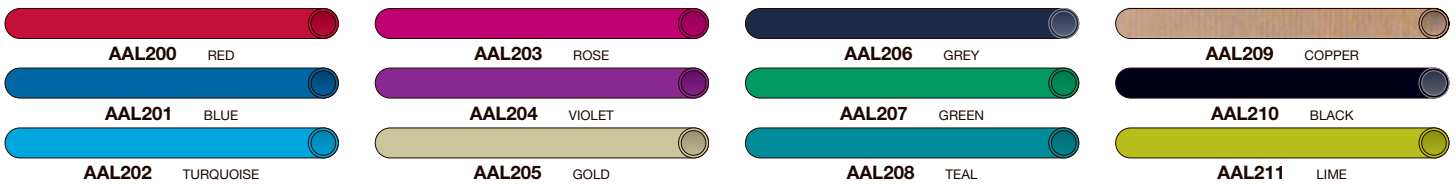

3/16" ANODIZED ALUMINUM TUBE (0.014" wall) Sold in 1 Foot lengths. • 1-11 ft. $4.25 tube/color • 12+ ft. $3.85 tube/color