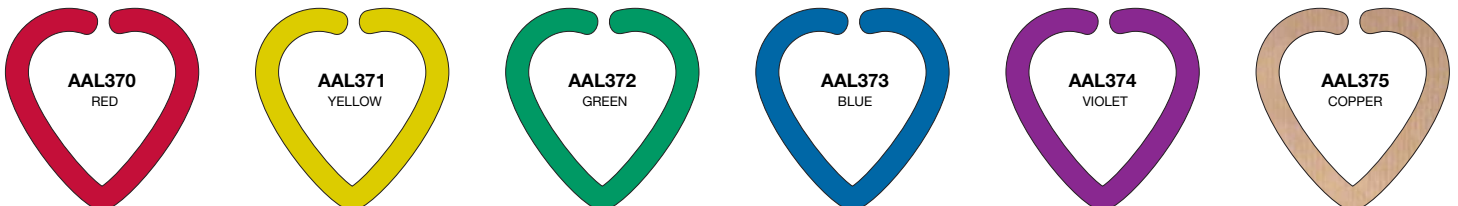

Colors may vary slightly from items shown, from batch to batch or gauge to gauge.