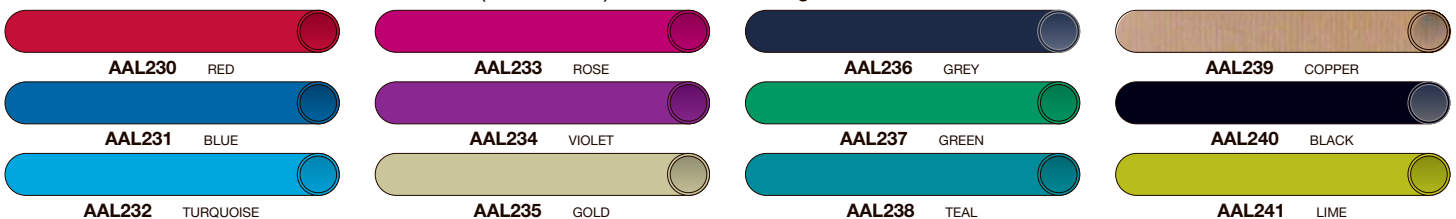

Colors may vary slightly from items shown, from batch to batch or gauge to gauge.