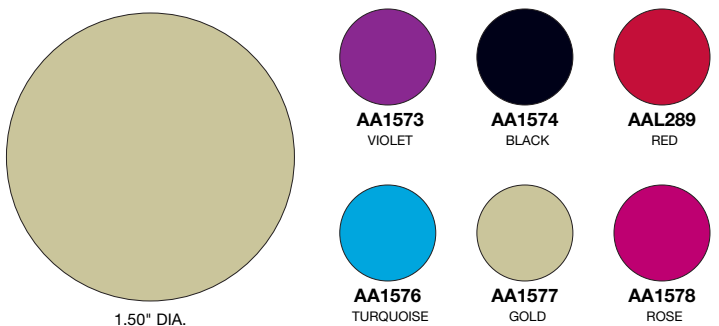

1.50" Dia. (24 Ga.) ANODIZED ALUMINUM CIRCLES

Ea. $0.85 • Dz. $8.00 • Gr. $83.40

0.875" (24 Ga.) ANODIZED ALUMINUM TRIANGLES (0.020" thick) • Ea. $0.80 • Dz. $7.25 • Gr. $75.00