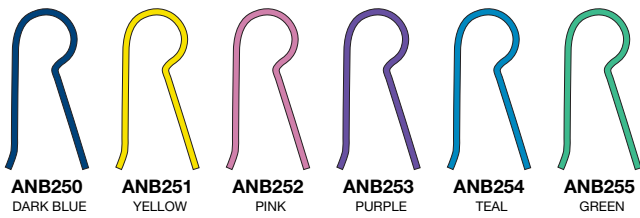

0.10" ANODIZED NIOBIUM COILS

Dz. $1.12 • Gr. $11.59

0.50" ANODIZED NIOBIUM COILS

Dz. $3.62 • Gr. $37.36