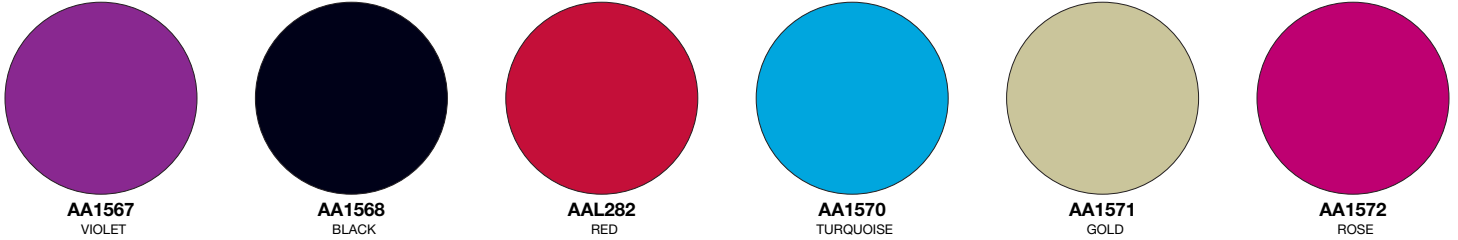

1.25" Dia. (24 Ga.) ANODIZED ALUMINUM CIRCLES

Ea. $0.80 • Dz. $7.45 • Gr. $75.60