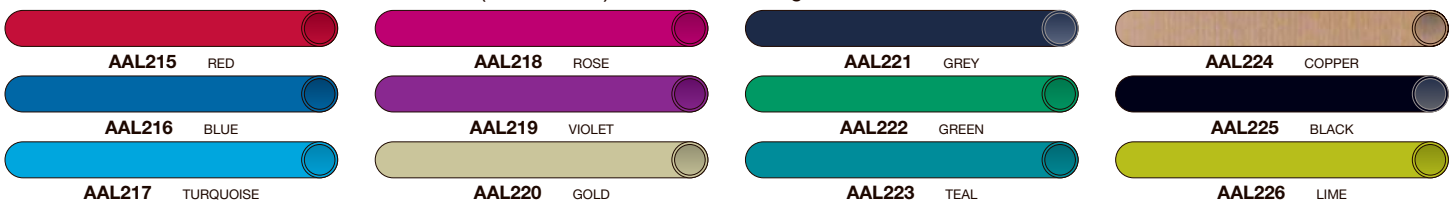

7/32" ANODIZED ALUMINUM TUBE (0.014" wall) Sold in 1 Foot lengths. • 1-11 ft. $4.45 tube/color • 12+ ft. $4.00 tube/color