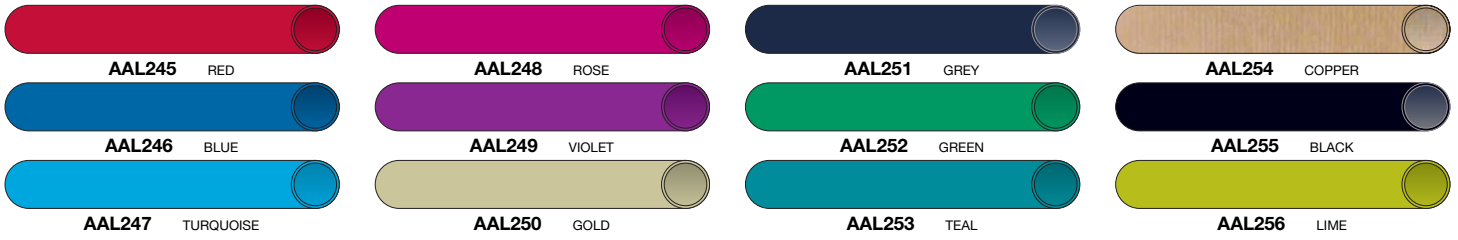

**TUBE • CIRCLES
TRIANGLES • HEARTS**

ANODIZED ALUMINUM

Colors cannot be combined for quantity discounts.

1/4" ANODIZED ALUMINUM TUBE (0.014" wall) Sold in 1 Foot lengths • 1-11 ft. $4.70 tube/color • 12+ ft. $4.25 tube/color

0.50" Dia. (24 Ga.) ANODIZED ALUMINUM CIRCLES • Ea. $0.50 • Dz. $4.95 • Gr. $47.40