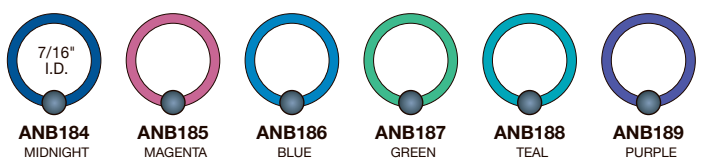

ANODIZED NIOBIUM

Colors cannot be combined for quantity discounts.

HOOPS

ANODIZED NIOBIUM HOOPS with CAPTURED HEMATITE BALLS

5/16" I.D. x 18 Ga. ANODIZED NIOBIUM HOOPS

$6.95 each

1/2" I.D. x 18 Ga. ANODIZED NIOBIUM HOOPS

$6.95 each

7/16" I.D. x 16 Ga. ANODIZED NIOBIUM HOOPS

$9.60 each

5/8" I.D. x 16 Ga. ANODIZED NIOBIUM HOOPS • $9.60 each

3/8" I.D. x 14 Ga. ANODIZED NIOBIUM HOOPS

$10.80 each

7/16" I.D. x 14 Ga. ANODIZED NIOBIUM HOOPS

$10.80 each

1/2" I.D. x 14 Ga. ANODIZED NIOBIUM HOOPS • $10.80 each

5/8" I.D. x 14 Ga. ANODIZED NIOBIUM HOOPS • $10.80 each

3/4" I.D. x 14 Ga. ANODIZED NIOBIUM HOOPS • $10.80 each

Colors may vary slightly from items shown, from batch to batch or gauge to gauge.