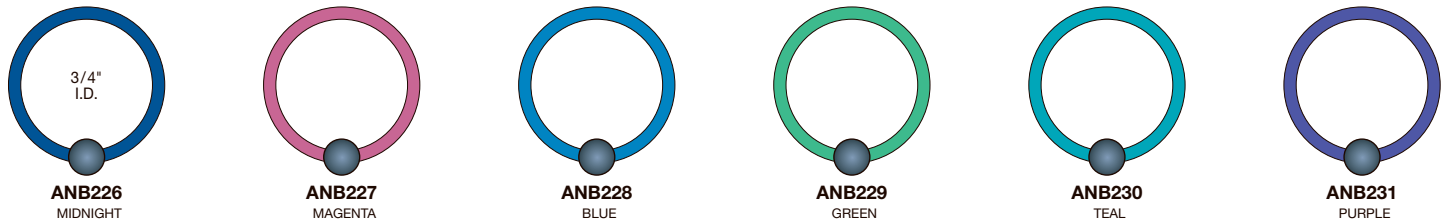

3/4" I.D. x 14 Ga. ANODIZED NIOBIUM HOOPS • $10.80 each

Colors may vary slightly from items shown, from batch to batch or gauge to gauge.